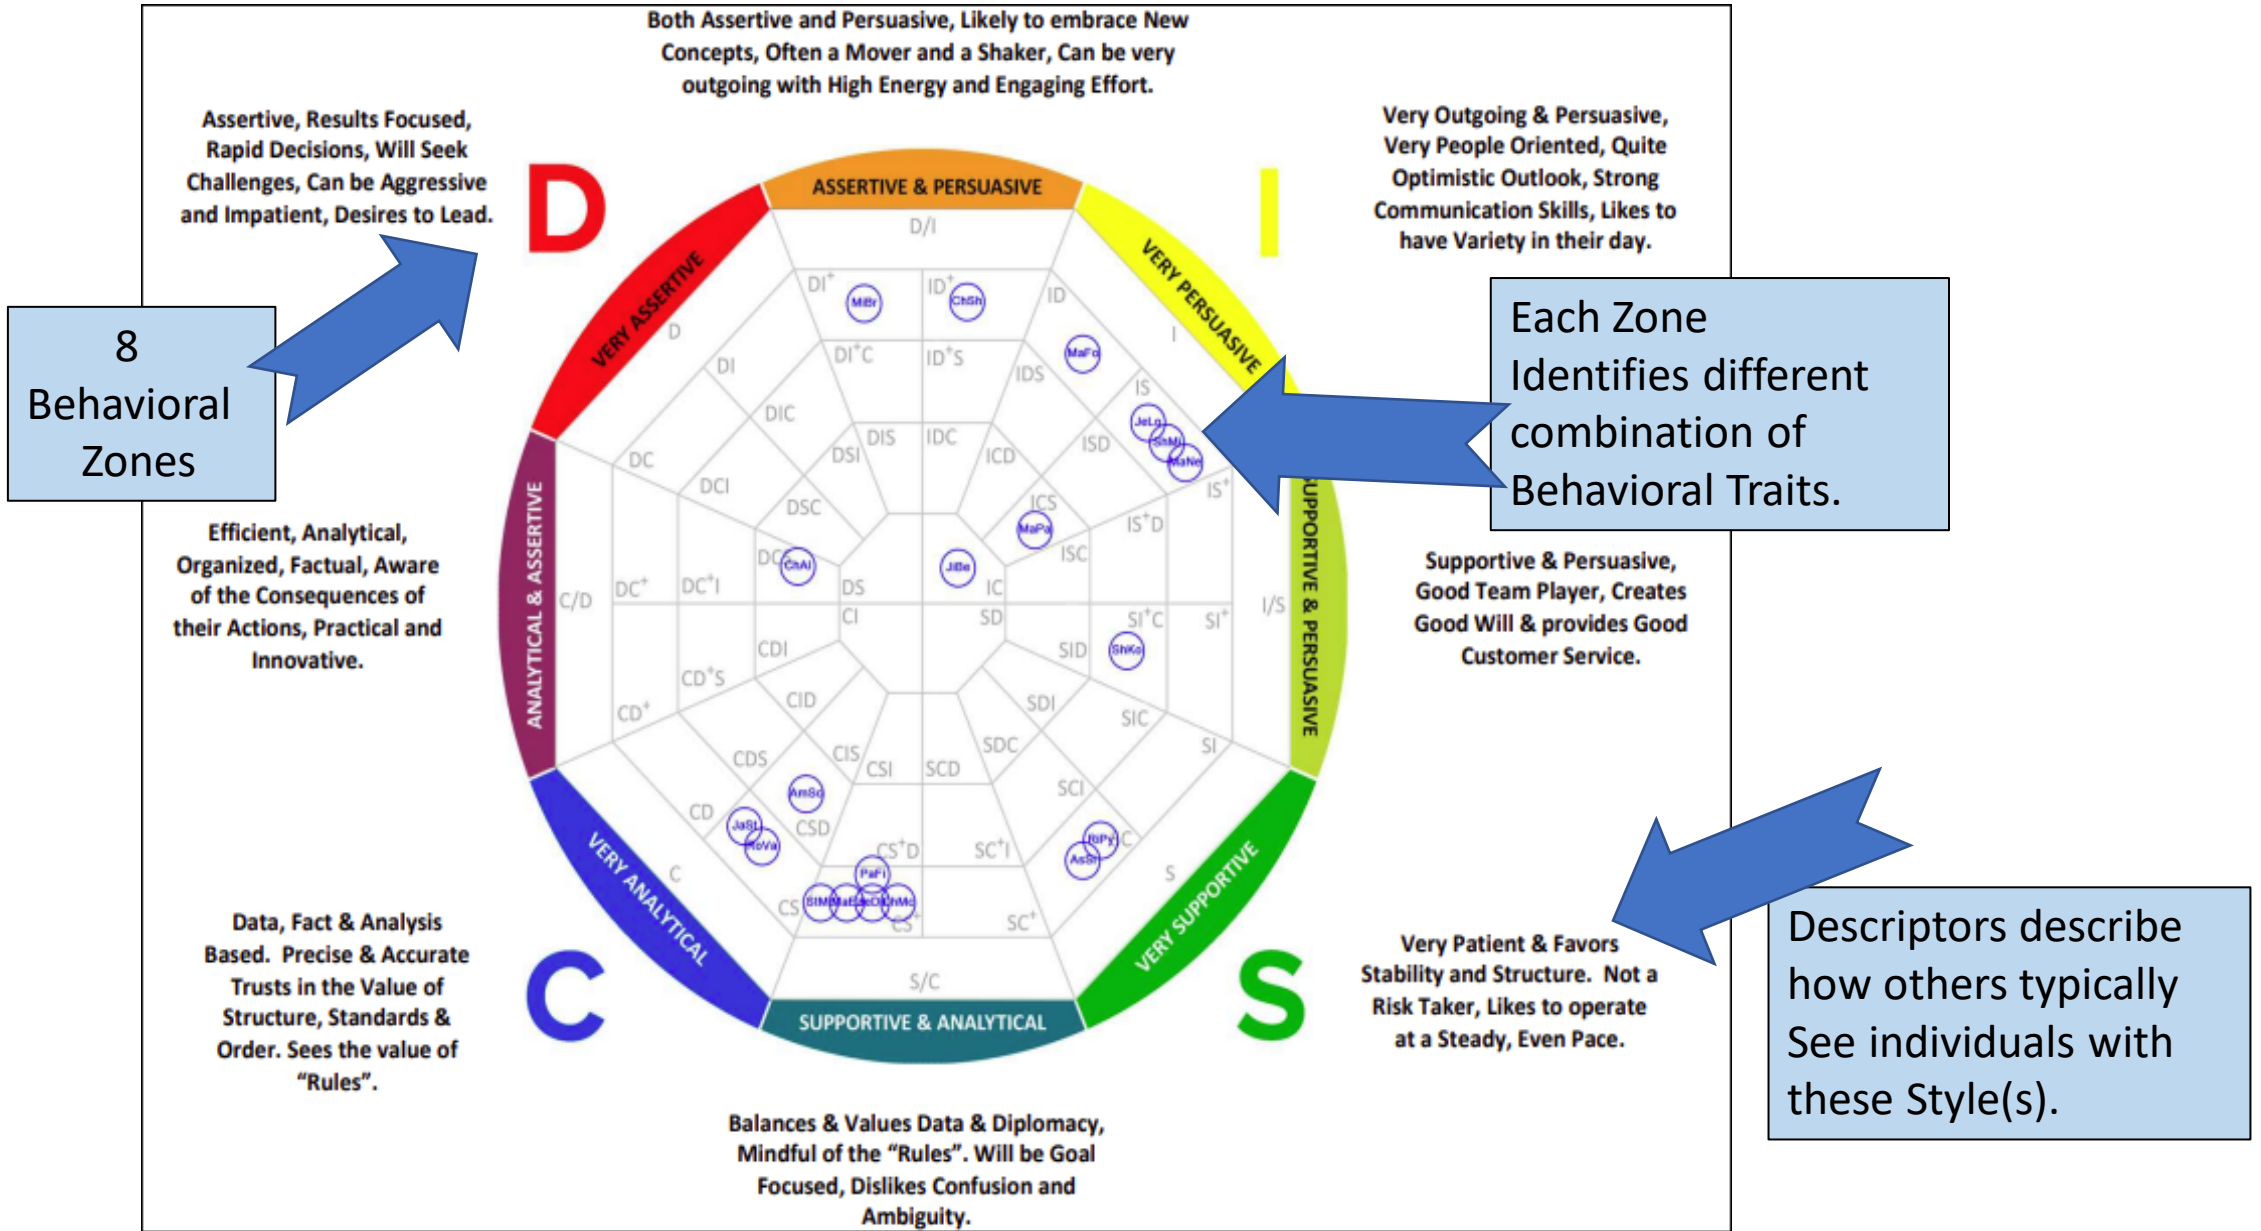

# Natural DISC Style(s)

# Natural DISC Style(s)

Plots on outer edge of the diamond identify the one Style that dominates the other 3.

There are no examples in this Group.

As you move towards the center of the diamond, 1 or 2 additional Styles combine to moderate the intensity of the Style Descriptors within a specific Behavioral Zone.