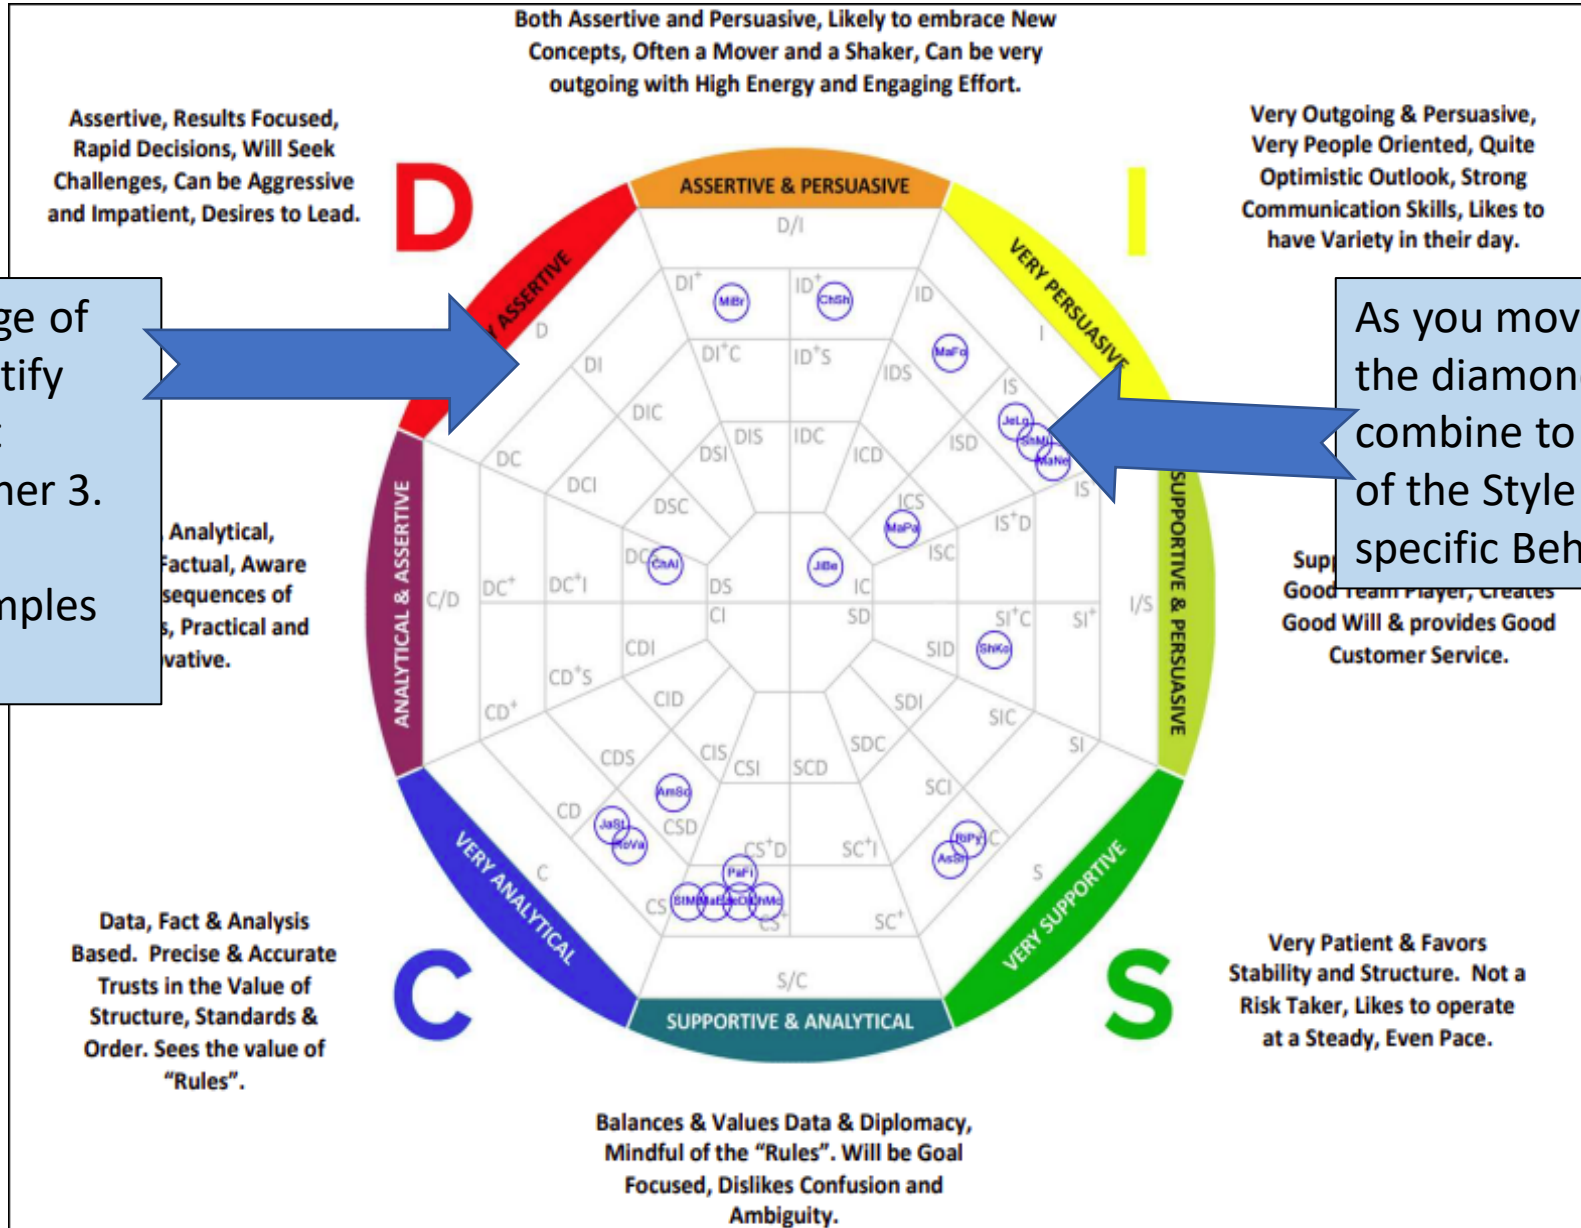

# Natural DISC Style(s)

# Natural DISC Style(s)

Plots on outer edge of the diamond identify the one Style that dominates the other 3.

There are no examples in this Group.

As you move towards the center of the diamond, 1 or 2 additional Styles combine to moderate the intensity of the Style Descriptors within a specific Behavioral Zone.